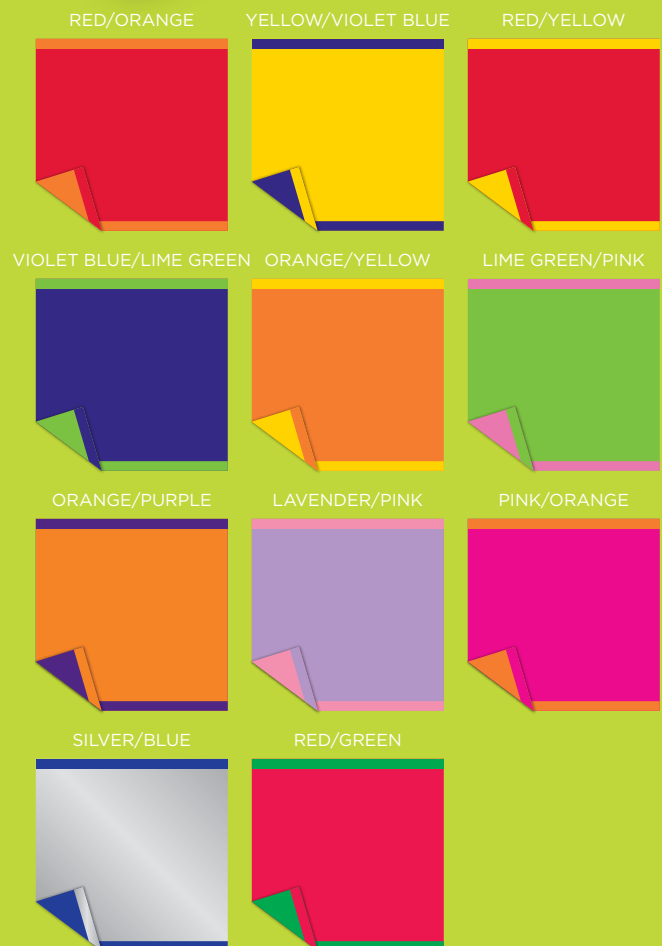

Simplicity 2™ series

Modern, clean and simple. These are the components that are the foundation for A-ROO Company's new Simplicity 2™ Series.

A great addition to the already stylish and practical Simplicity™ Series, Simplicity 2™ Series offers even more design advantages by giving you two distinctly different contrasting color combinations in one simple sheet.

DLS Flip™ SHEET

The stripe accent along the edge of the Simplicity 2™ Series's DLS Flip™ Sheet gives the illusion of a multiple layer wrap, creating an upscale signature look for any potted plant or flower bouquet.

The vast array of color combinations ensures that you will find what is right for everyday, seasonal or holiday specific use.

AVAILABLE IN SHEET SIZES 15 x 15", 20 x 20", 24 x 24" AND 30 x 30"*

Contact an A-ROO sales professional for availability.
*30" x 30" sheets are most readily available in Winter Holiday oriented colors

CHOOSE FROM 11 COLOR COMBINATIONS