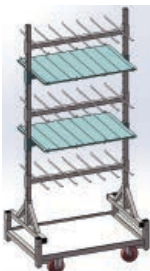

CANNABIS DRYING RACK

A-ROO COMPANY : OHIO • FLORIDA • TEXAS • CALIFORNIA

www.a-roo.com

@a-roo-company

Streamline your drying process, improve efficiency, and save space by neatly organizing your drying cannabis on our Cannabis Drying Rack. The high-quality, durable powder coated finish protects against abrasion, corrosion, and wear. Removable base and optional collection shelves allow for easy cleaning. The rack's convenient wheels provide for flexible storage and transport. Although shown below in large and small sizes, A-ROO Company racks are 100% customizable. Arrange the shelves and easily adjusting drying arms into numerous potential combinations for your specific drying needs. Choose from three different shelving options to collect dried product: polycarbonate, PVC, or wire mesh. Simply and easily link racks with the addition of a hitch and pin.

*Trolley Dimensions + Container Quantities based on trolleys in pictures shown.

Large Size Trolley

Large Size Trolley with Cannabis

Small Size Trolley

ALL A-ROO COMPANY DRYING RACKS are customizable and available upon request. Let us work with you to develop a custom drying rack to fit your specific needs.

SEE REVERSE FOR OPTIONAL SHELVING AND CLIP OPTIONS

These optional A-ROO Company Cannabis Drying Rack Shelves have been designed to collect loose dried product and to provide the option of separating varieties of drying cannabis on the same Drying Rack without fear of mixing of varieties. Each A-ROO Company Cannabis Drying Rack Shelf has unique features as described below and like the Drying Rack Arms - each Drying Rack Shelf is easily height adjustable.

POLYCARBONATE DRYING SHELF : (Left) Lightweight, rigid, grooved surface and clear - allows easy collection and cleaning.

PVC DRYING SHELF : (Middle) Durable, economical - allows for easy collection and cleaning.