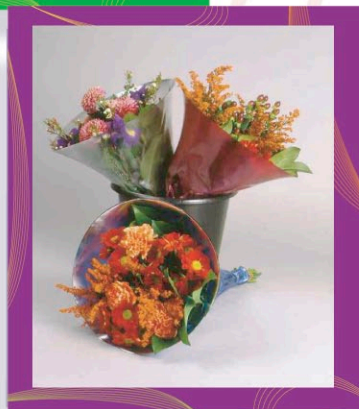

## BOUQUET CUP™

**Available Sizes:**  
**Small**  
6-8 stem bouquets  
8.5"x12.75"  
Packed 750 per case

**Large**  
8-12 stem bouquets  
10.5"x13.5"  
Packed 700 per case

**Available Colors:**

**Large Solid**  
White

**Small Solid**  
Pink, White

**Small Metallic**  
Magenta, Silver, Blue, Rose