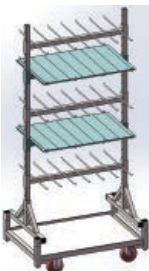

CANNABIS DRYING RACK

A-ROO COMPANY : OHIO • FLORIDA • TEXAS • CALIFORNIA

www.a-roo.com

@a-roo-company

Streamline your drying process, improve efficiency, and save space by neatly organizing your drying cannabis on our Cannabis Drying Rack. The high-quality, durable powder coated finish protects against abrasion, corrosion, and wear. Removable base and optional collection shelves allow for easy cleaning. The rack's convenient wheels provide for flexible storage and transport. Although shown below in large and small sizes, A-ROO Company racks are 100% customizable. Arrange the shelves and easily adjusting drying arms into numerous potential combinations for your specific drying needs. Choose from three different shelving options to collect dried product: polycarbonate, PVC, or wire mesh. Simply and easily link racks with the addition of a hitch and pin.

*Trolley Dimensions + Container Quantities based on trolleys in pictures shown.

Large Size Trolley

Large Size Trolley with Cannabis

Small Size Trolley

ALL A-ROO COMPANY DRYING RACKS are customizable and available upon request. Let us work with you to develop a custom drying rack to fit your specific needs.

SEE REVERSE FOR OPTIONAL SHELVING AND CLIP OPTIONS

These optional A-ROO Company Cannabis Drying Rack Shelves have been designed to collect loose dried product and to provide the option of separating varieties of drying cannabis on the same Drying Rack without fear of mixing of varieties. Each A-ROO Company Cannabis Drying Rack Shelf has unique features as described below and like the Drying Rack Arms - each Drying Rack Shelf is easily height adjustable.

POLYCARBONATE DRYING SHELF : (Left) Lightweight, rigid, grooved surface and clear - allows easy collection and cleaning.

PVC DRYING SHELF : (Middle) Durable, economical - allows for easy collection and cleaning.